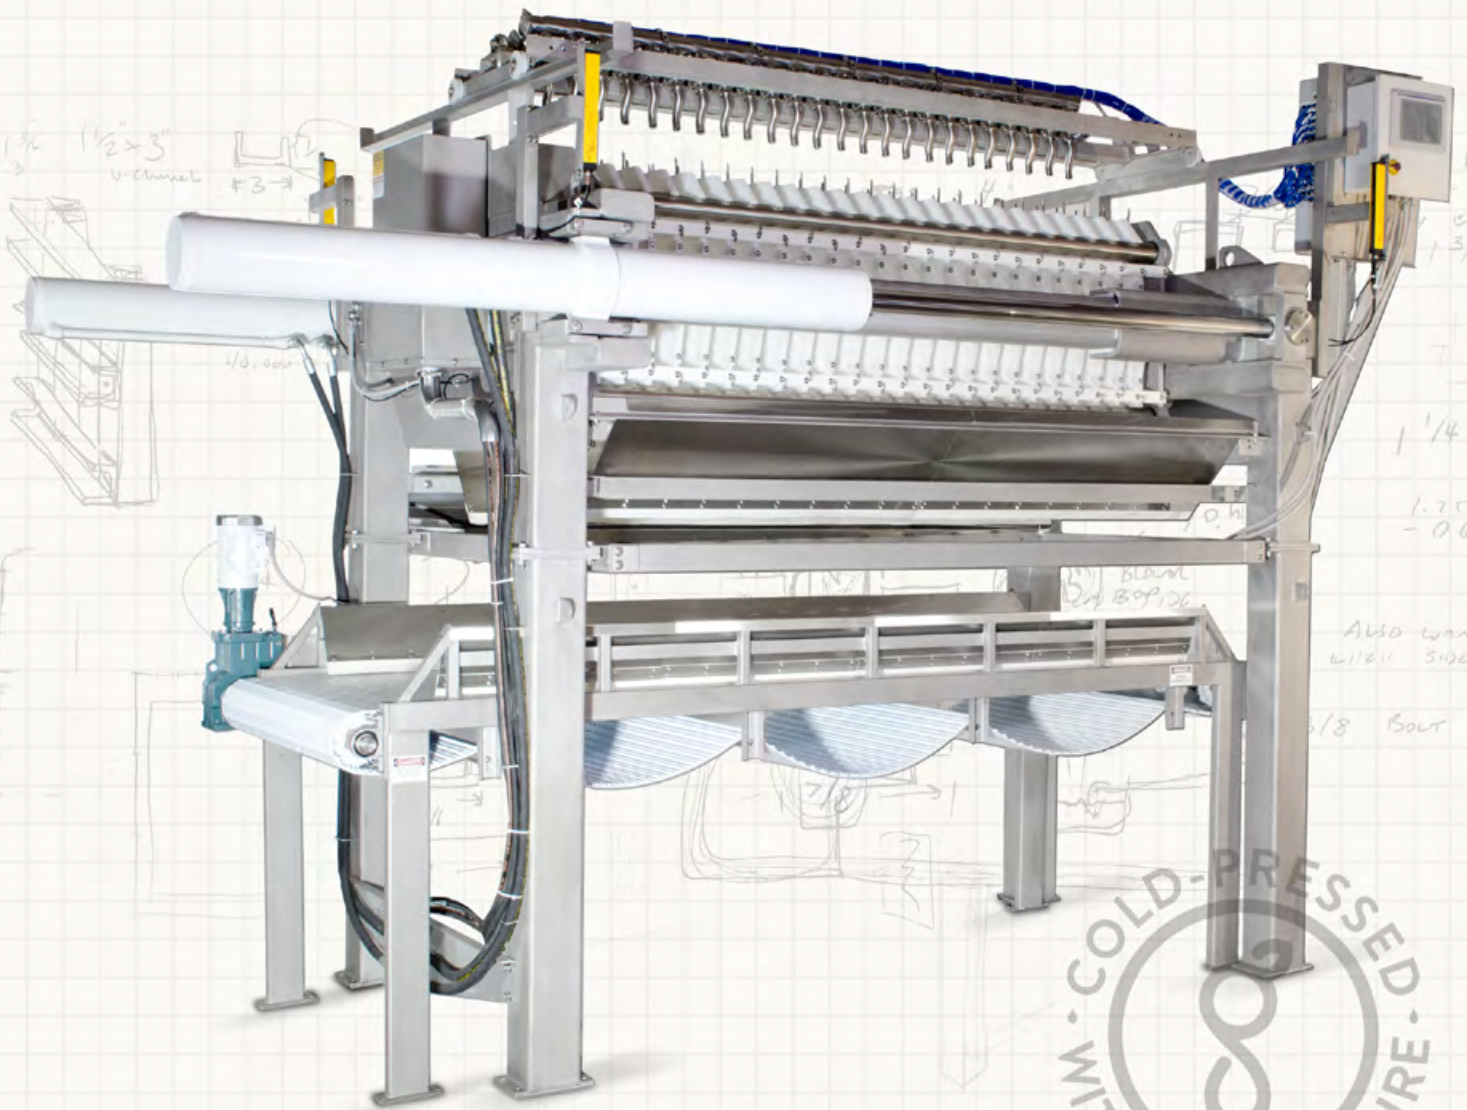

# THE NAME SAYS IT ALL.

Do you want maximum yield, maximum clarity, and maximum profit? Then you need a Maximizer. The Maximizer is the industry leader and go-to choice for high-production, premium cold-pressed juice companies such as Evolution Fresh. Companies focused on premium cider such as Martinelli's and Beak & Skiff | 1911 also choose the Goodnature Maximizer for their juice extraction.

## HIGH-PERFORMANCE

Producing premium quality juice with low suspended solids. No need for secondary filtration.

## PRODUCE FLEXIBILITY

Press soft and hard veggies, leafy greens, most fruits and even nuts for plant based milks.

## SCALABLE PRODUCTION

Modular setup with multiple units. One operator can operate up to four presses. Available with 12, 20, 24, or 34 layers per press.

	12	20	24	34
<b>FILTER LAYERS</b>	12	20	24	34
<b>DIMENSIONS</b>	LENGTH: 103" WIDTH: 96" HEIGHT: 58"	LENGTH: 136" WIDTH: 96" HEIGHT: 58"	LENGTH: 196" WIDTH: 98" HEIGHT: 108"*	LENGTH: 290" WIDTH: 98" HEIGHT: 108"*
<b>ELECTRICAL</b>	240v 3 Phase <b>3 HP</b>	240v 3 Phase <b>3 HP</b>	460v 3 Phase <b>10 HP</b>	460v 3 Phase <b>10 HP</b>
<b>PRODUCTION</b>	<b>CAPACITY</b> <b>2-3 Tons</b> Per Hour <b>MAX OUTPUT</b> <b>500 Gal</b> Per Hour	<b>CAPACITY</b> <b>4-5 Tons</b> Per Hour <b>MAX OUTPUT</b> <b>850 Gal</b> Per Hour	<b>CAPACITY</b> <b>6-7 Tons</b> Per Hour <b>MAX OUTPUT</b> <b>1,200 Gal</b> Per Hour	<b>CAPACITY</b> <b>8-9 Tons</b> Per Hour <b>MAX OUTPUT</b> <b>1,500 Gal</b> Per Hour